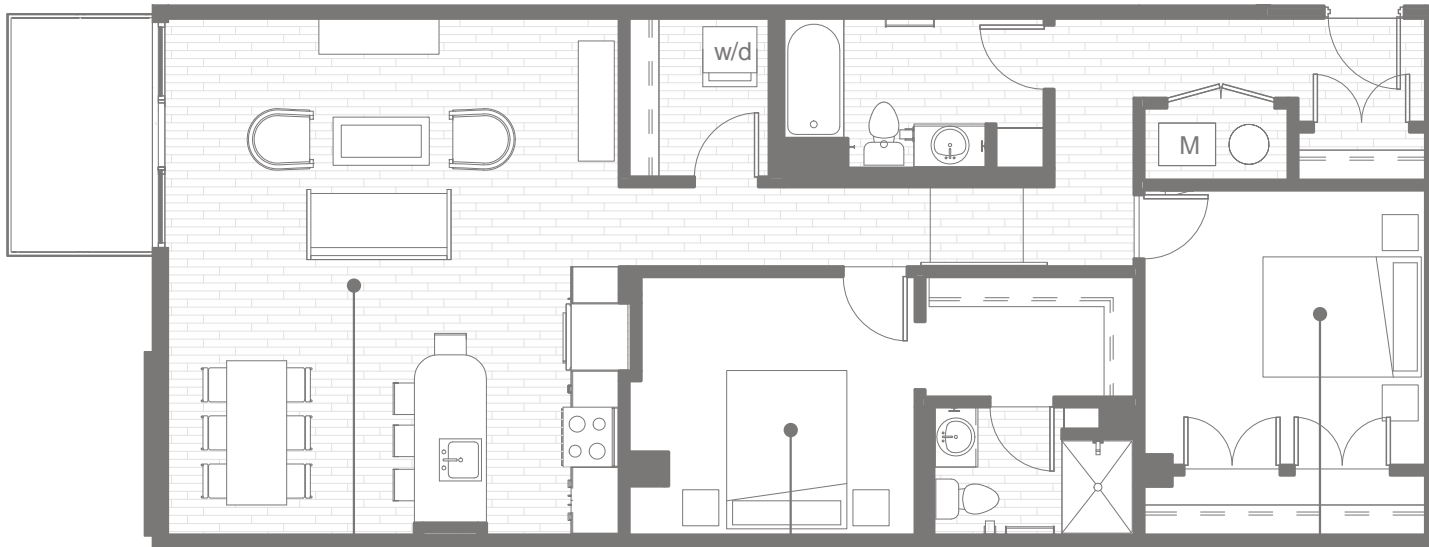

2 Bd
/
2 Ba

1180
Square Feet

WEST
View

BOILER
Room

AMPERE 230

LIVING/DINING
16'9" x 21'-6"

MASTER BEDROOM
11'4" x 10'-8"

BEDROOM
11'8" x 11'-5"