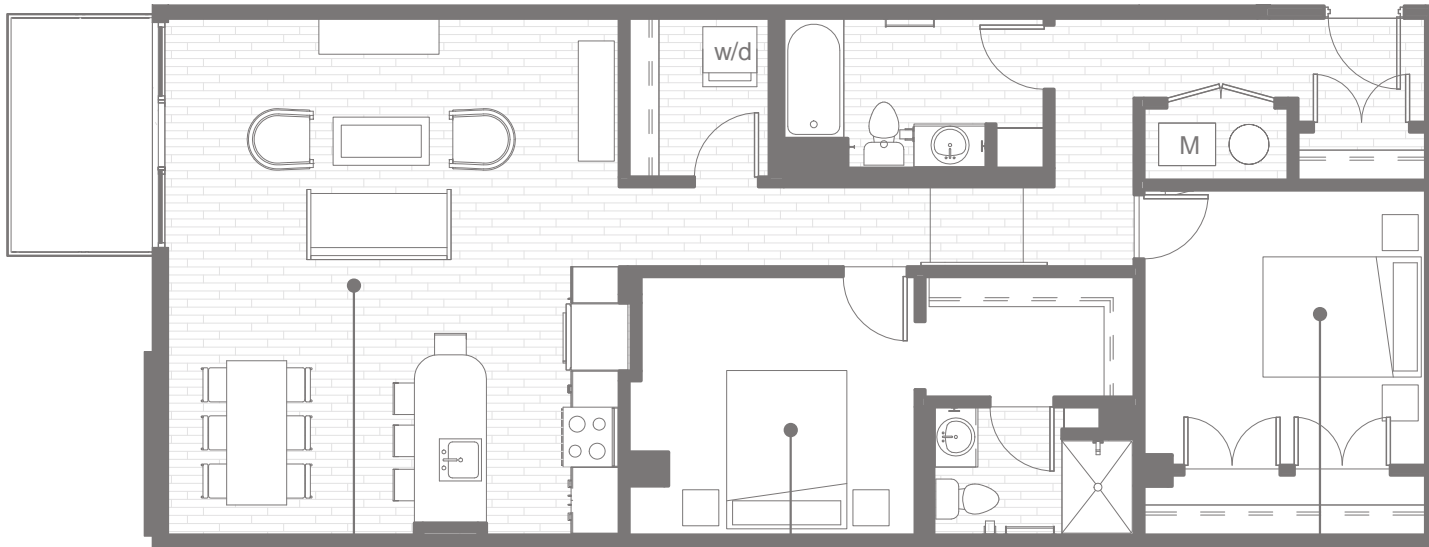

2 Bd
/
2 Ba

1180
Square Feet

WEST
View

BOILER
Room

AMPERE 330

LIVING/DINING
16'9" x 21'-6"

MASTER BEDROOM
11'4" x 10'-8"

BEDROOM
11'8" x 11'-5"