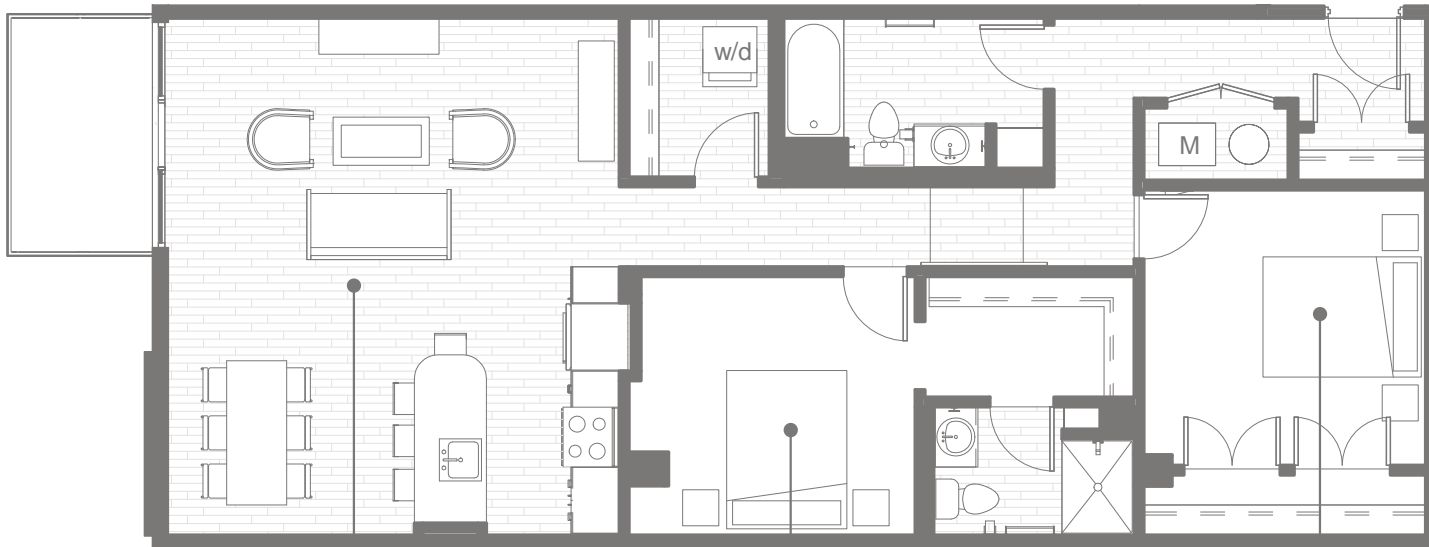

2 Bd
/
2 Ba

1180
Square Feet

WEST
View

BOILER
Room

AMPERE 530

LIVING/DINING
16'9" x 21'-6"

MASTER BEDROOM
11'4" x 10'-8"

BEDROOM
11'8" x 11'-5"