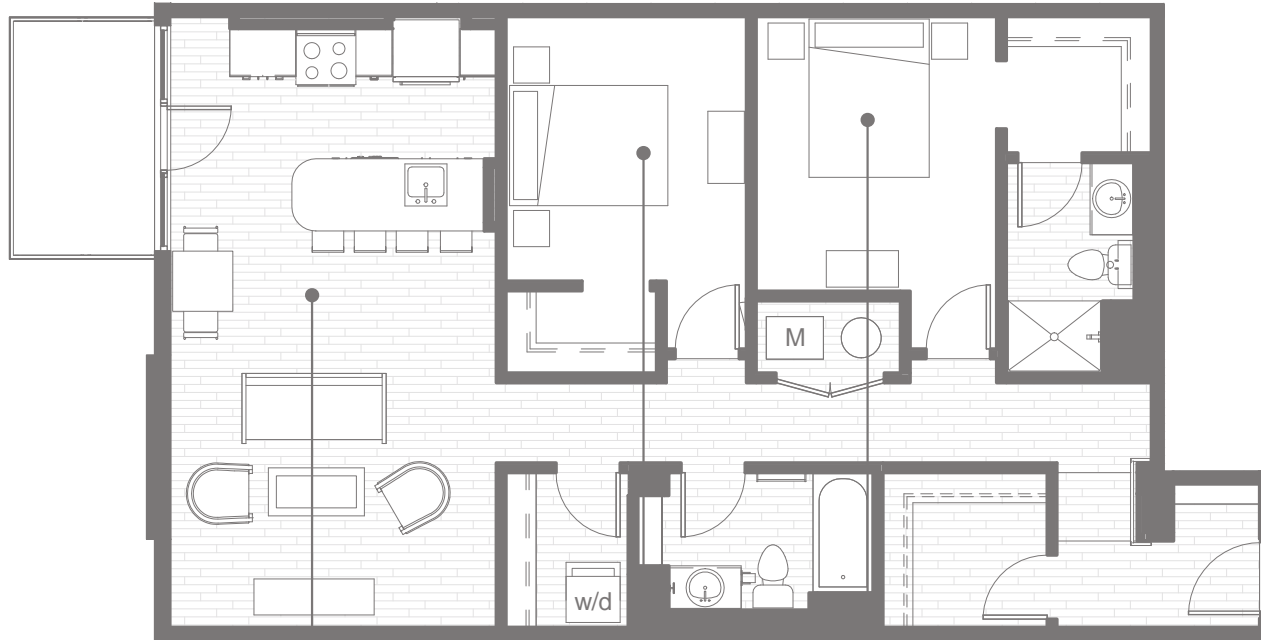

2 Bd  
2 Ba

1115  
Square Feet

WEST  
View

BOILER  
Room

ANTENNA 431

LIVING/DINING  
13'6" x 16'4"

BEDROOM  
10'0" x 11'0"

MASTER BEDROOM  
10'0" x 11'5"