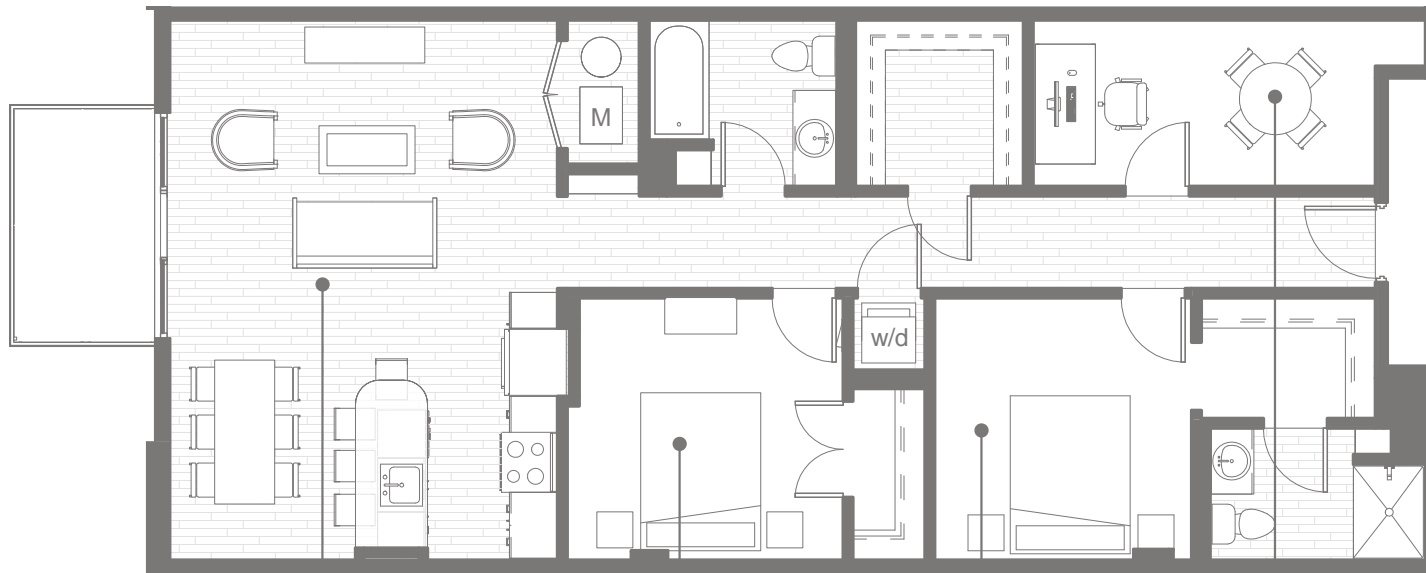

AXIS-X 227

LIVING / DINING
13'10" x 22'-6"

BEDROOM
11'0" x 10'-0"

MASTER BEDROOM
10'8" x 10'-10"

OFFICE
14'3" x 6'-11"