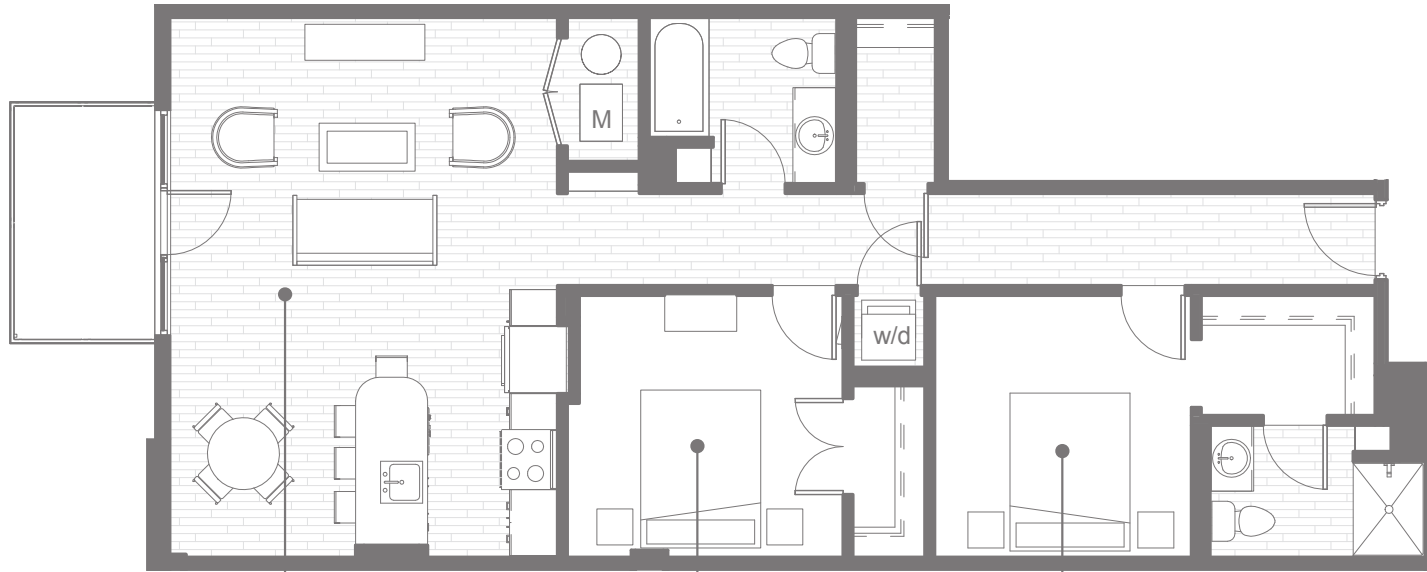

AXIS-Y 127

LIVING/DINING
16'0" x 22'-6"

BEDROOM
11'0" x 10'10"

MASTER BEDROOM
11'0" x 10'-8"