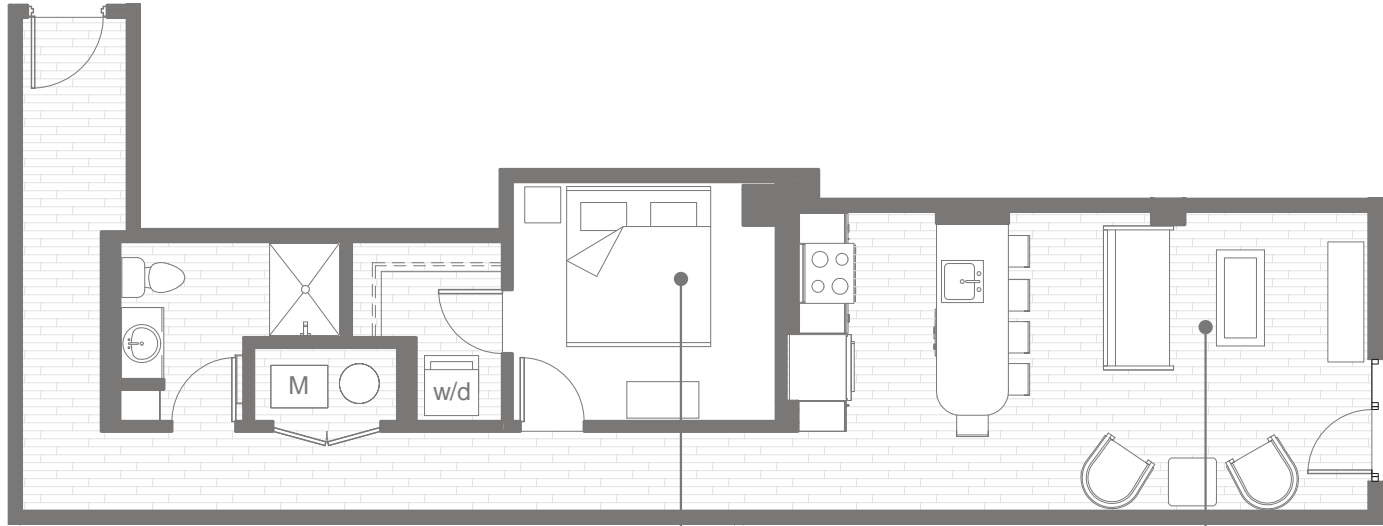

1 Bd
1 Ba

791
Square Feet

EAST
Courtyard View

BOILER
Room

BATTERY 325

BEDROOM
11'0" x 10'-0"

LIVING / DINING
12'6" x 21'-10"