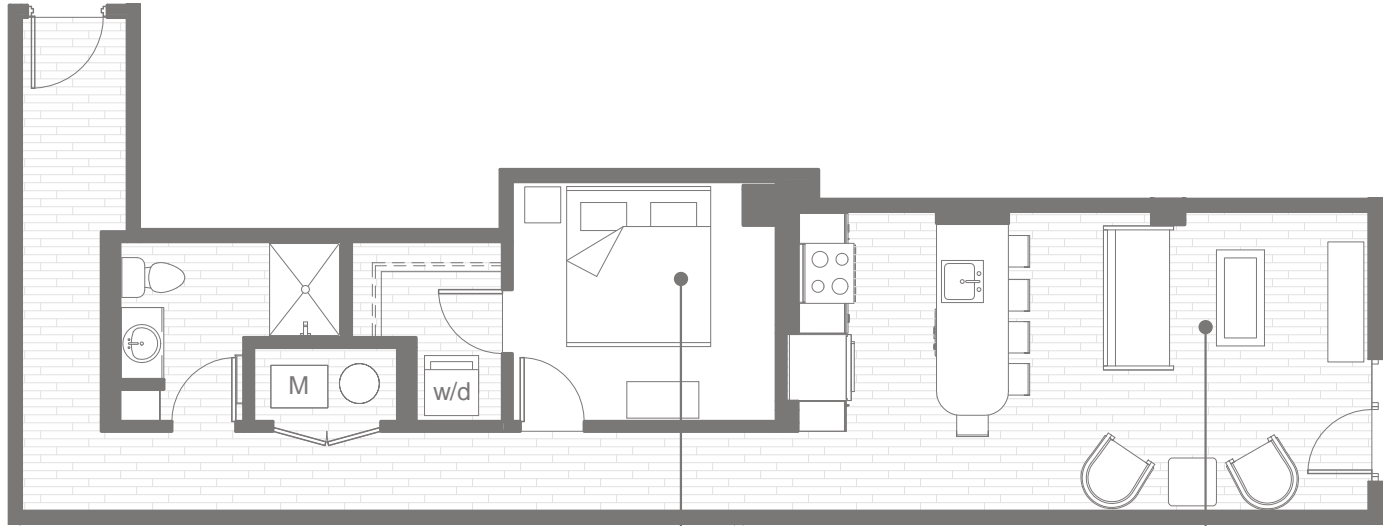

1 Bd
1 Ba

791
Square Feet

EAST
Courtyard View

BOILER
Room

BATTERY 425

BEDROOM
11'0" x 10'-0"

LIVING / DINING
12'6" x 21'-10"