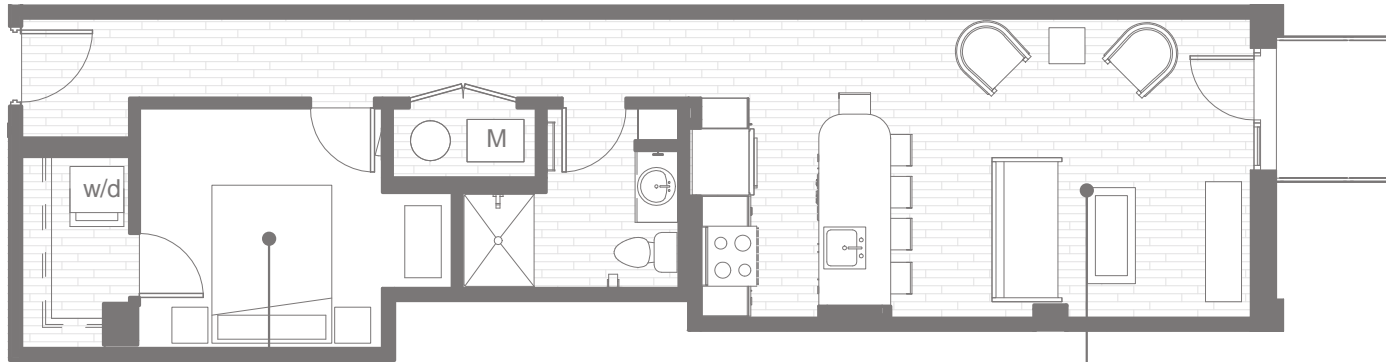

1 Bd
1 Ba

689
Square Feet

EAST
View

BOILER
Room

BEACON 226

BEDROOM
10'1" x 10'-0"

LIVING / DINING
16'5" x 12'-6"