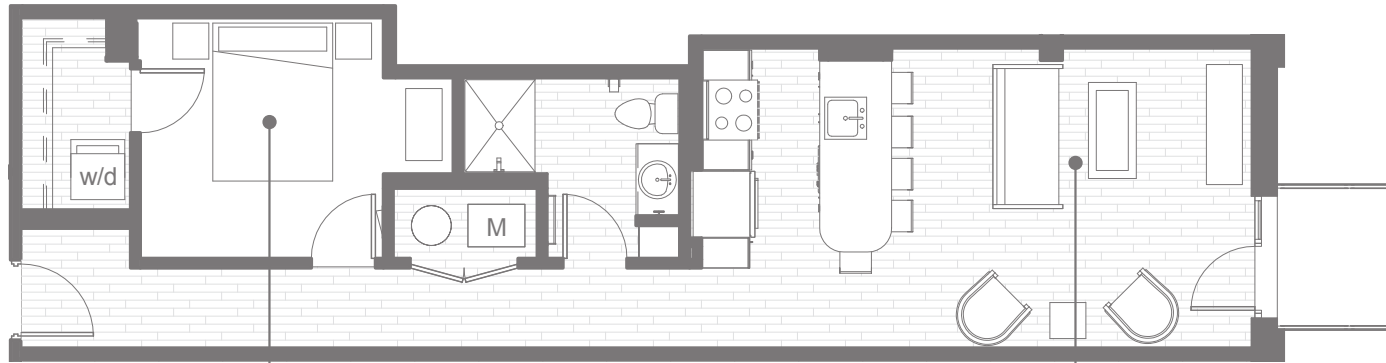

1 Bd  
1 Ba

**690**  
Square Feet

**EAST**  
Courtyard View

**BOILER**  
Room

**BEACON 528**

**BEDROOM**  
10'1" x 10'-0"

**LIVING / DINING**  
16'5" x 12'-6"