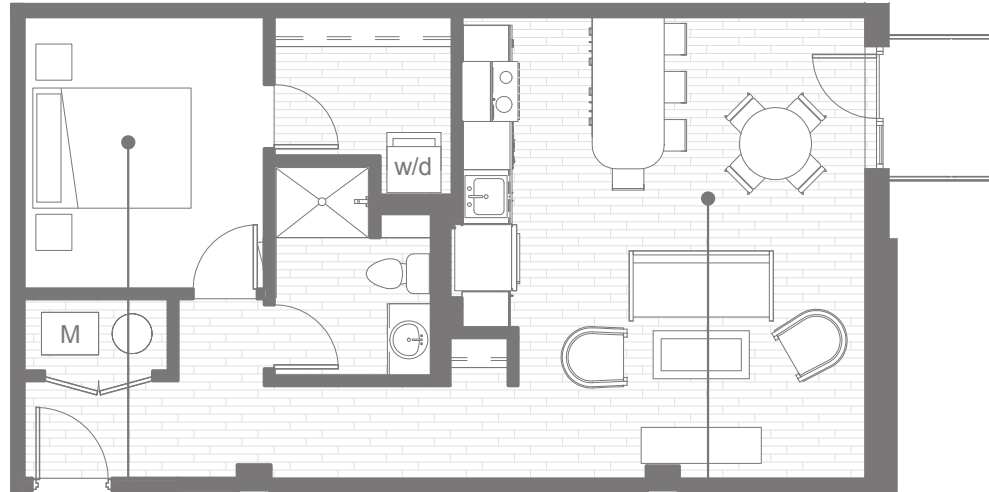

1 Bd
1 Ba

726
Square Feet

EAST
Courtyard View

BOILER
Room

CIRCUIT 521

BEDROOM
10'0" x 11'-4"

LIVING / DINING
14'5" x 19'-3"