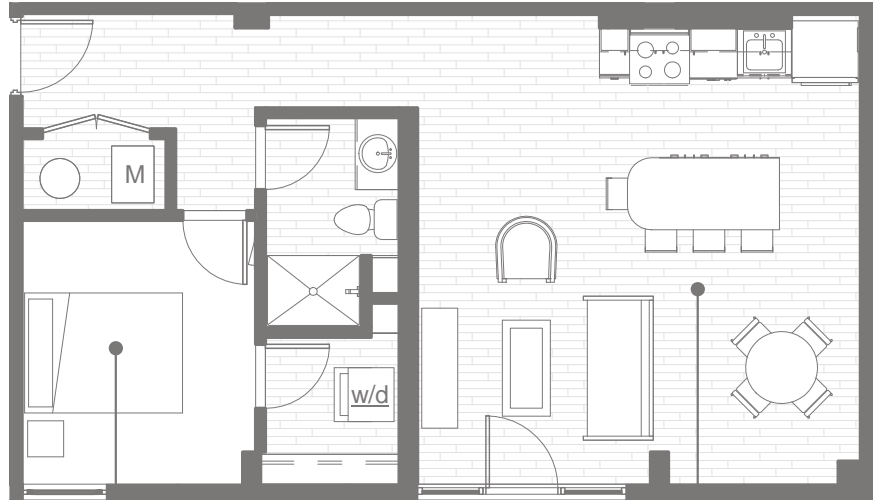

CURRENT 520

BEDROOM
9'8" x 11'-0"

LIVING / DINING
18'5" x 12'-1"