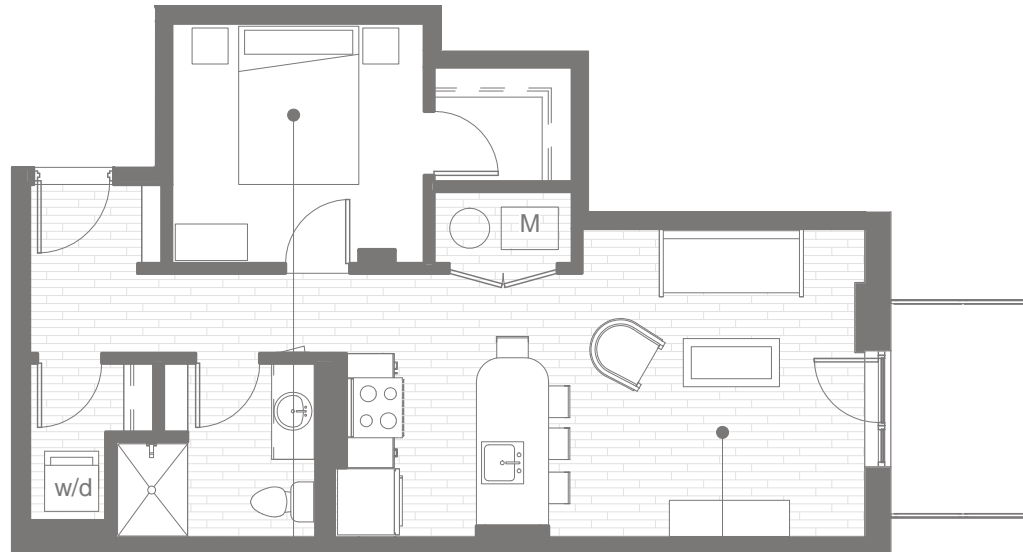

WYE 161

BEDROOM
10'6" x 10'-0"

LIVING / DINING
14'2" x 12'-10"