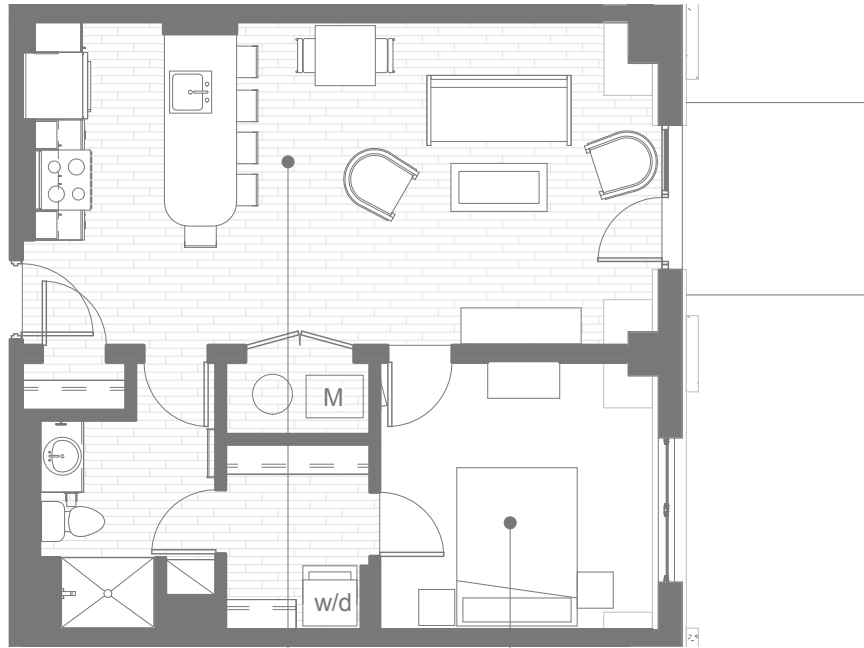

MESSANGER A 405

LIVING/DINING
18'9" x 13'-5"

BEDROOM
11'4" x 11'-1"