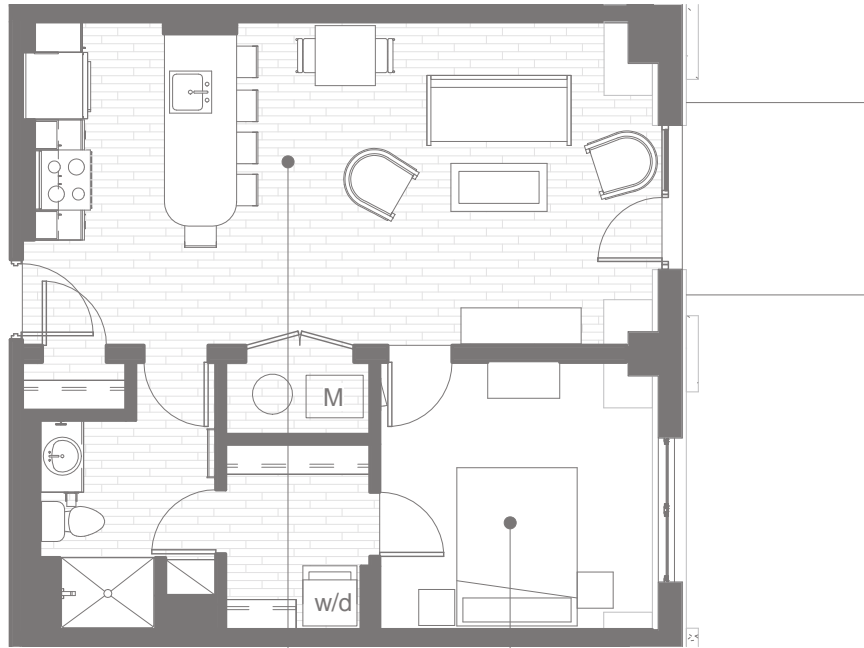

MESSANGER A 406

LIVING/DINING
18'9" x 13'-5"

BEDROOM
11'4" x 11'-1"