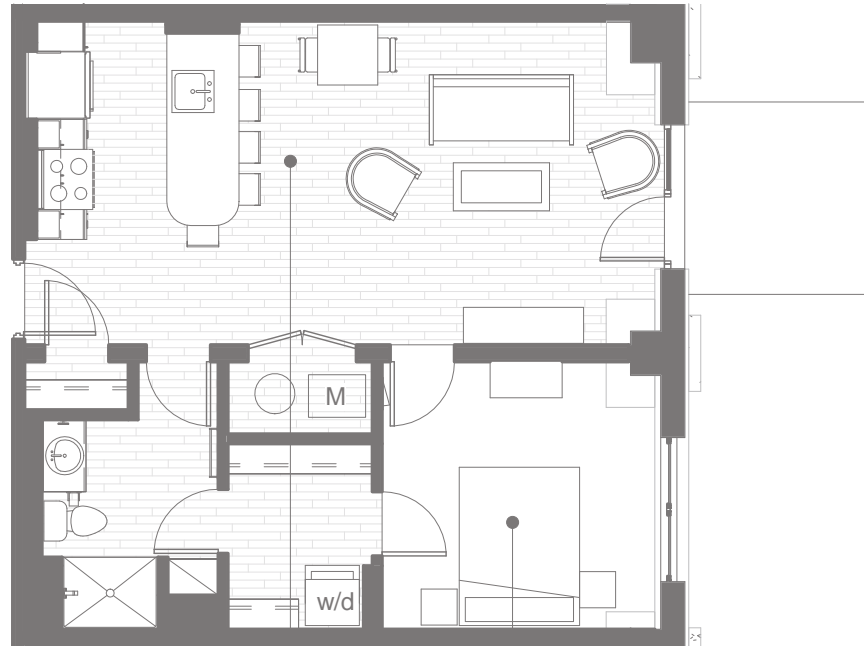

1 Bd  
1 Ba

**727**  
Square Feet

**EAST**  
View

**TURBINE**

**MESSANGER A 443**

LIVING/DINING  
18'9" x 13'5"

BEDROOM  
11'4" x 11'1"