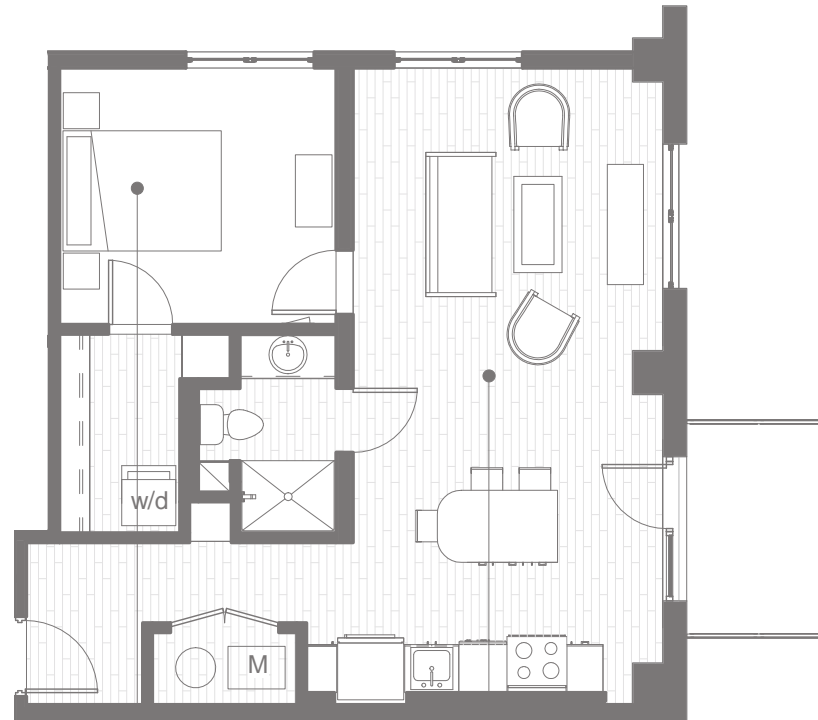

1 Bd
1 Ba

736
Square Feet

EAST + NORTH
Courtyard View

TURBINE

MODULE 109

BEDROOM
11'6" x 10'7"

LIVING/DINING
12'10" x 19'0"