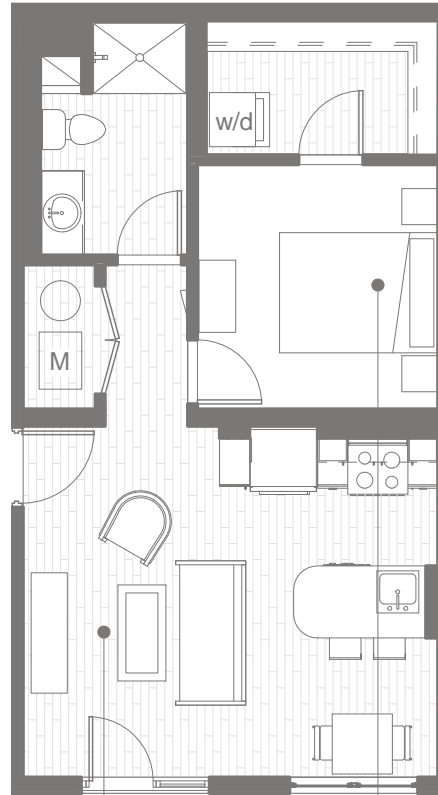

1 Bd
1 Ba

591
Square Feet

SOUTH
Courtyard View

TURBINE

PILOT A 340

LIVING/DINING
11'3" x 12'1"

BEDROOM
10'0" x 10'2"