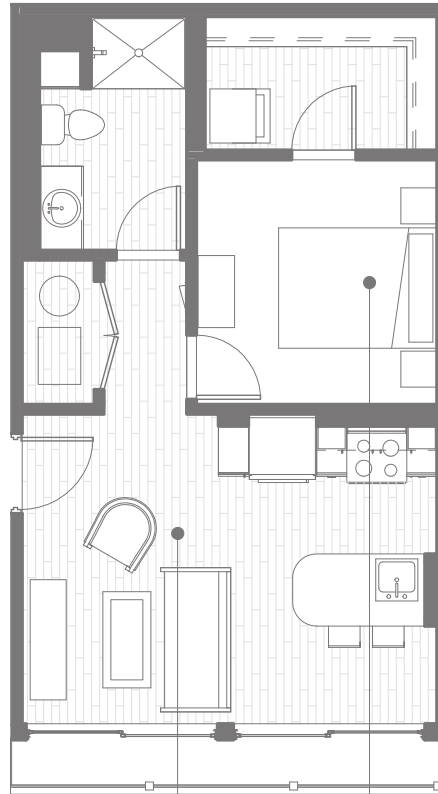

1 Bd  
1 Ba

551  
Square Feet

EAST  
Courtyard View

TURBINE

PILOT A 440

LIVING/DINING  
11'3" x 12'10"

BEDROOM  
10'0" x 10'2"