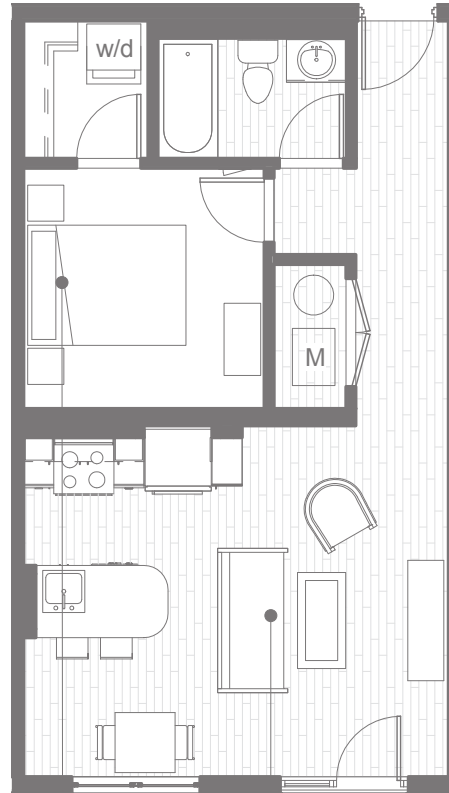

1 Bd
1 Ba

596
Square Feet

EAST
Courtyard View

TURBINE

PILOT B 241

BEDROOM
10'0" x 10'0"

LIVING/DINING
11'8" x 12'1"