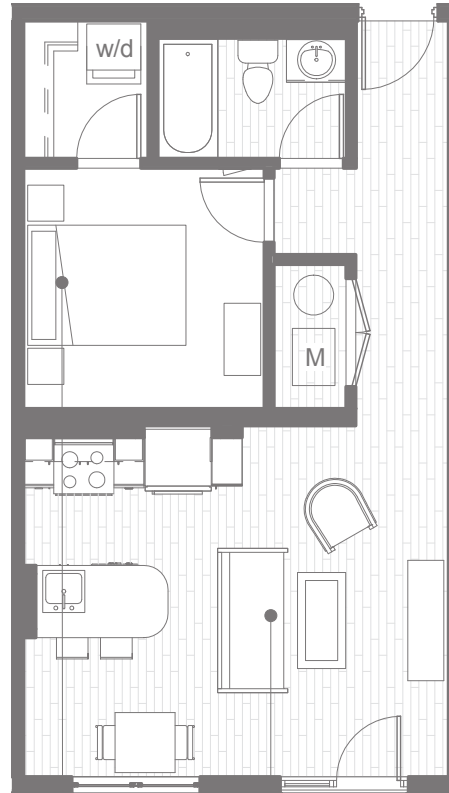

1 Bd  
1 Ba

596  
Square Feet

EAST  
Courtyard View

TURBINE

PILOT B 242

BEDROOM  
10'0" x 10'0"

LIVING/DINING  
11'8" x 12'1"