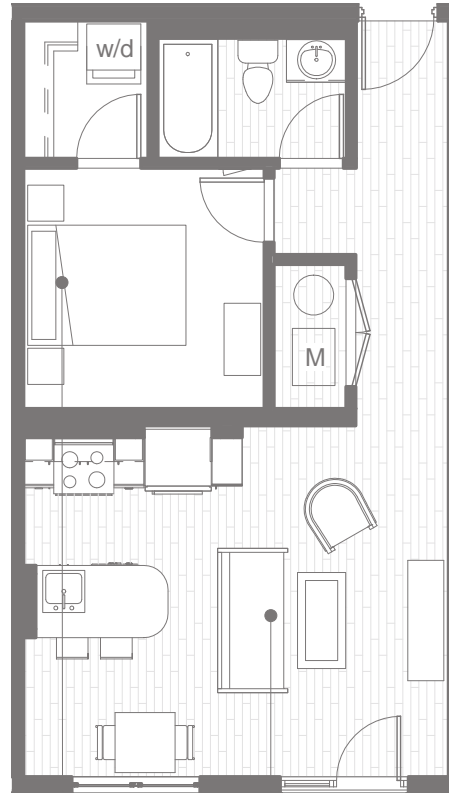

1 Bd  
1 Ba

**596**  
Square Feet

**SOUTH**  
Courtyard View

**TURBINE**

**PILOT B 341**

**BEDROOM**  
10'0" x 10'0"

**LIVING/DINING**  
11'8" x 12'1"