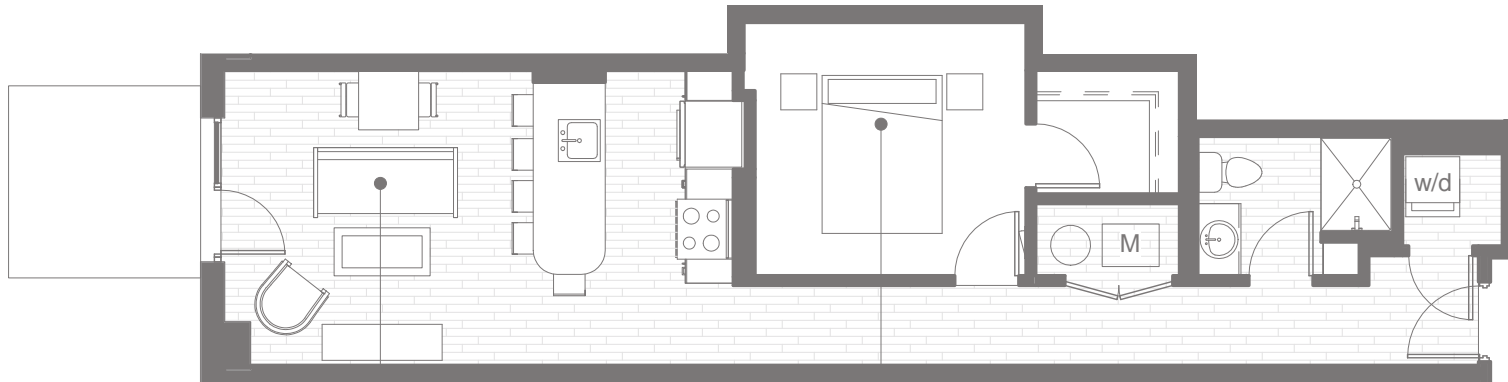

**REFRACTOR 145**

LIVING/DINING  
14'4" x 12'-3"

BEDROOM  
11'3" x 10'-6"