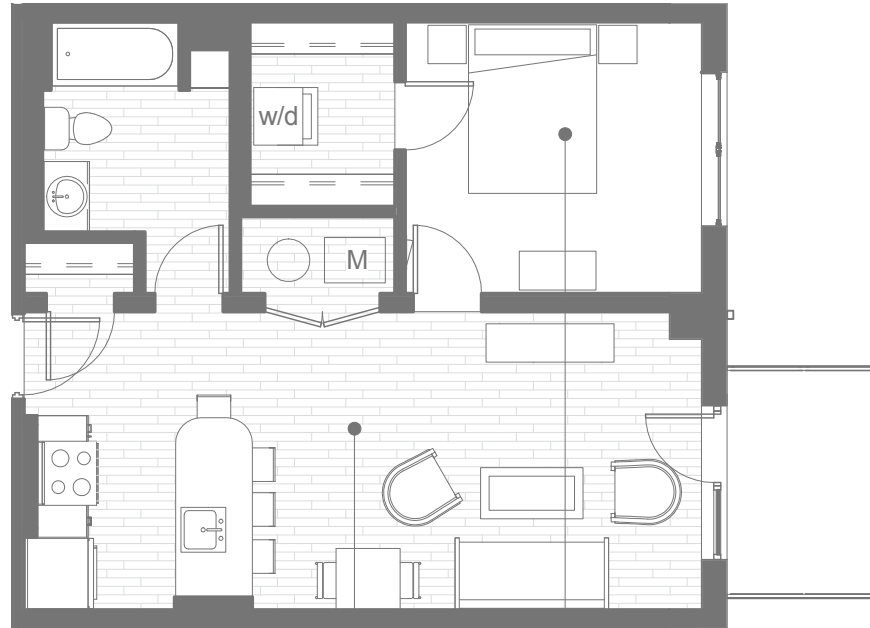

**MESSANGER B 107**

LIVING/DINING  
19'0" x 11'7"

BEDROOM  
11'6" x 10'7"