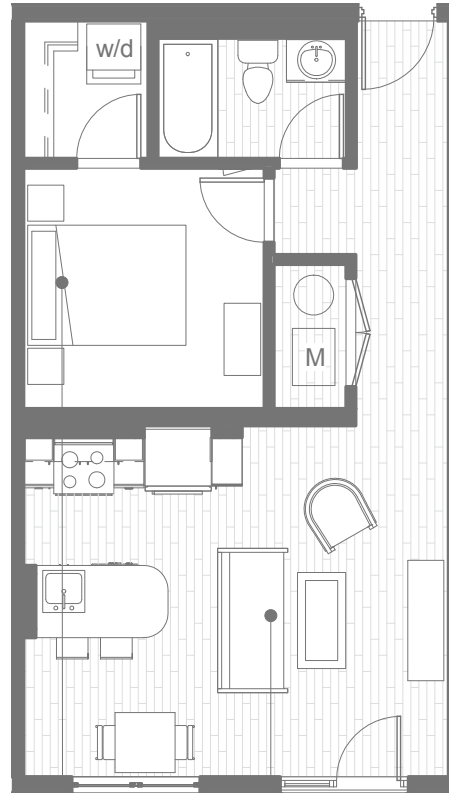

1 Bd
1 Ba

596
Square Feet

SOUTH
Courtyard View

TURBINE

PILOT B 242

BEDROOM
10'0" x 10'0"

LIVING/DINING
11'8" x 12'1"