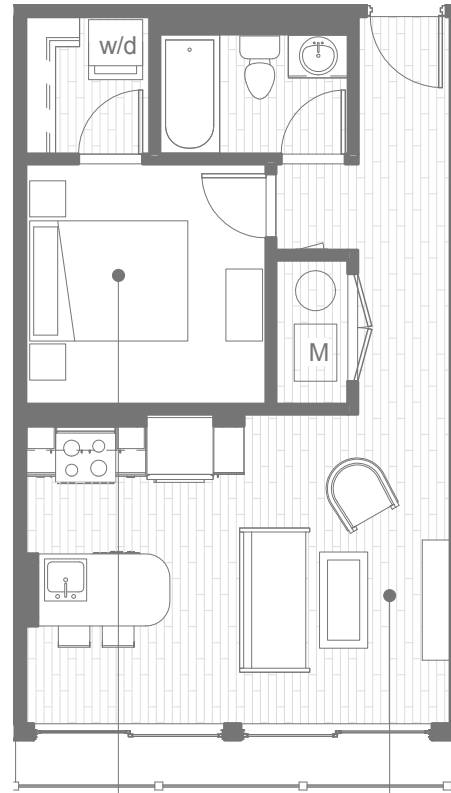

1 Bd
1 Ba

596
Square Feet

SOUTH
Courtyard View

TURBINE

PILOT B 441

BEDROOM
10'0" x 10'0"

LIVING/DINING
11'8" x 12'10"